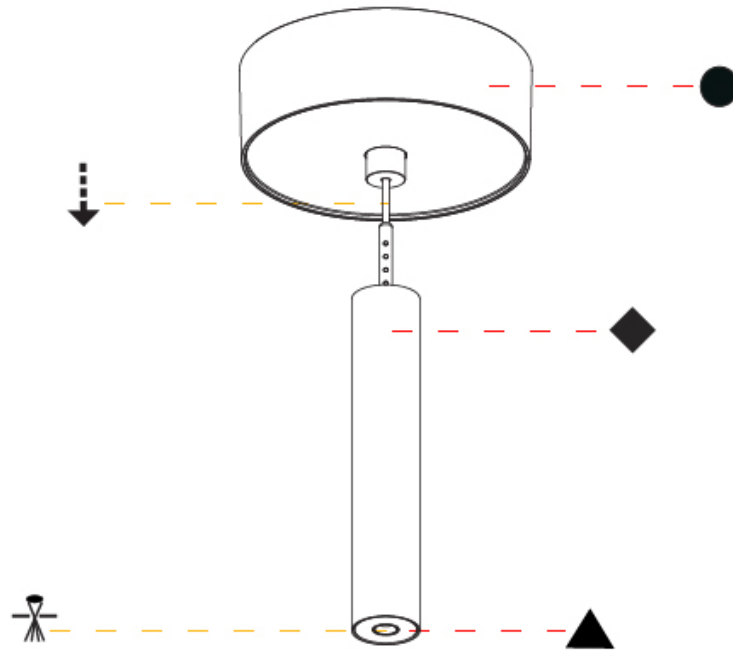

OPTICAL

Optic°: 24 / 32 / 34 / 55 / 58

RATINGS AND CERTIFICATIONS

Certified By: Certified for North American Standards
 IP rating: IP20

HANGOVER PLUG MONOPOINT SURFACE CANOPY SUSPENSION

A30824-

| |
|-----------|
| PROJECT |
| TYPE |
| SPECIFIER |
| QUANTITY |
| DATE |