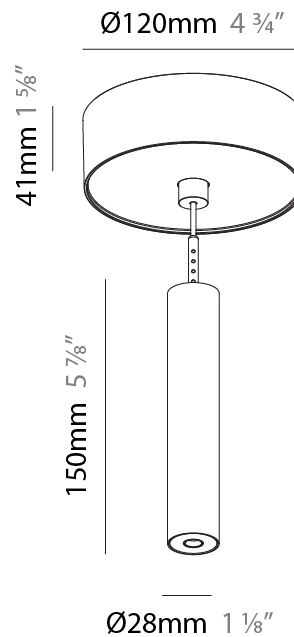

Series: Hangover
Subseries: Hangover Plug Monopoint Surface Canopy
Brand: Prolight
Division: Architectural
Mounting Type: Suspension
Mounting Location: Ceiling
Subcategory: Pendant

PHYSICAL

Shape: Cylinder
Diameter (mm): 28
Diameter (in): 1 1/8
Height (mm): 150
Height (in): 5 7/8
Max. Overall Height (mm): 2150
Max. Overall Height (in): 84 3/8
Light Distribution: Downlight
Weight (kg): 0.422
Weight (lbs): 0.93
Fixture Finish: SSR / BKV / CWI / CRY / HAB / LAG / UFT / ITA / RUA / RUR / MIC / FTG / MYG / TWT / LOD / PUS / FRO / FUP / KIA / POP / BLS / SPG / MEY / GOH / GUM / CHC / COM / ABZ / JAG / OBR / MOS / ROR
Fixture Material: Aluminum
Cable Details: 2000mm or 4000mm Black Cable

ELECTRICAL

Lamp Type: LED (Zhaga Standard)
Input Wattage (W): 6.6
Total Output Wattage (W): 6
Dimming: Tri-Mode (Non-Dimming and Phase Dimming (120Vac only) and 0-10V Dimming)
Driver Included: Yes
Driver Location: External
Driver Type: Constant Current - Universal
Driver Class: Class 2
Housing: ENCP3 w/Quick Connect
Input Voltage (V): 120 - 277
Constant Current (MA): 500

LED

Number of LEDs: 1
Color Temperature (°K): 2700 / 3000 / 4000
Max. Delivered Lumen (lm): 330 / 360 / 380
CRI: >90 CRI
Efficiency (%): 86
Lamp Life (hrs): 50000
Upon Request: ***3500K available in minimum quantities (larger quantities upon request)

OPTICAL

Optic°: 24 / 32 / 34 / 55 / 58

RATINGS AND CERTIFICATIONS

Certified By: Certified for North American Standards
IP rating: IP20