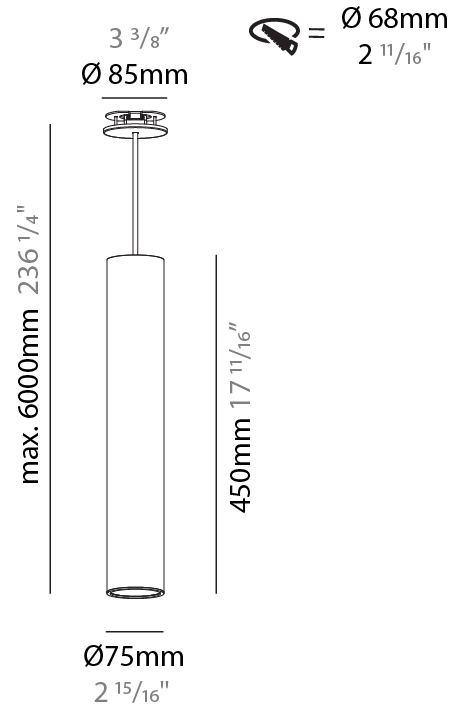

PHYSICAL

Shape: Cylinder
Diameter (mm): 75
Diameter (in): 2 15/16
Height (mm): 450
Height (in): 17 11/16
Max. Overall Height (mm): 2450
Max. Overall Height (in): 96 7/16
Light Distribution: Direct / Indirect
Diffuser: Shine Ring 0-6
Fixture Finish: SSR / BKV / CWI / CRY / HAB / LAG / UFT / ITA / RUA / RUR / MIC / FTG / MYG / TWT / LOD / PUS / FRO / FUP / KIA / POP / BLS / SPG / MEY / GOH / GUM / CHC / COM / ABZ / JAG / OBR / MOS / ROR
Fixture Material: Aluminum
Cable Details: 2000mm / 6000mm Cable in White / Black / Orange / Red
Cut-out Measurements: 68mm / 2 11/16"

ELECTRICAL

Lamp Type: LED (Zhaga Standard)
Input Wattage (W): 19
Total Output Wattage (W): 17.2
Dimming: Non-Dimming / Phase Dimming (120vac Only)
Driver Included: Yes
Driver Location: Integrated
Driver Type: Constant Current - Universal
Driver Class: Class 2
Input Voltage (V): 120 - 277
Constant Current (MA): 500
Upon Request: (Not included - see components) Remote: 0-10Vdc dimming

LED

Number of LEDs: 1
Color Temperature (°K): 2700 / 3000 / 4000
Max. Delivered Lumen (lm): 923
CRI: >90 CRI
Lamp Life (hrs): 50000
Upon Request: ***3500K available in minimum quantities (larger quantities upon request)

OPTICAL

Reflector: 18 / 36 / 52

RATINGS AND CERTIFICATIONS

Certified By: Certified for North American Standards
IP rating: IP20